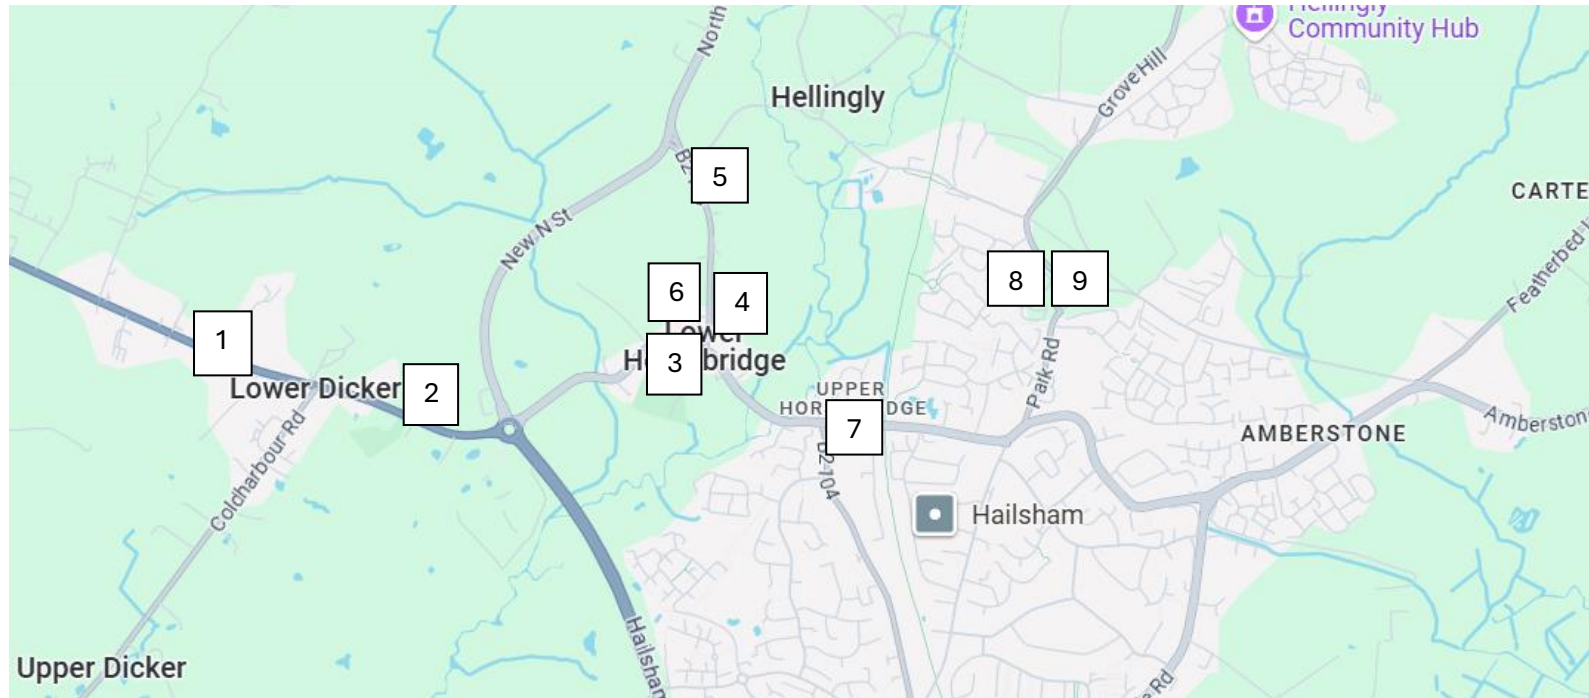

Hellingly Parish Council's Bus Shelters

Owned by and the responsibility of the Parish Council

1. Coldharbour Road
2. Zoar Baptist Chapel
3. The Kings Head
4. North Street
5. Village Hall

Not the responsibility of the Parish Council

6. Field Close
7. Horsebridge Mill
8. Uplands - Park Road
9. Uplands - Park Road